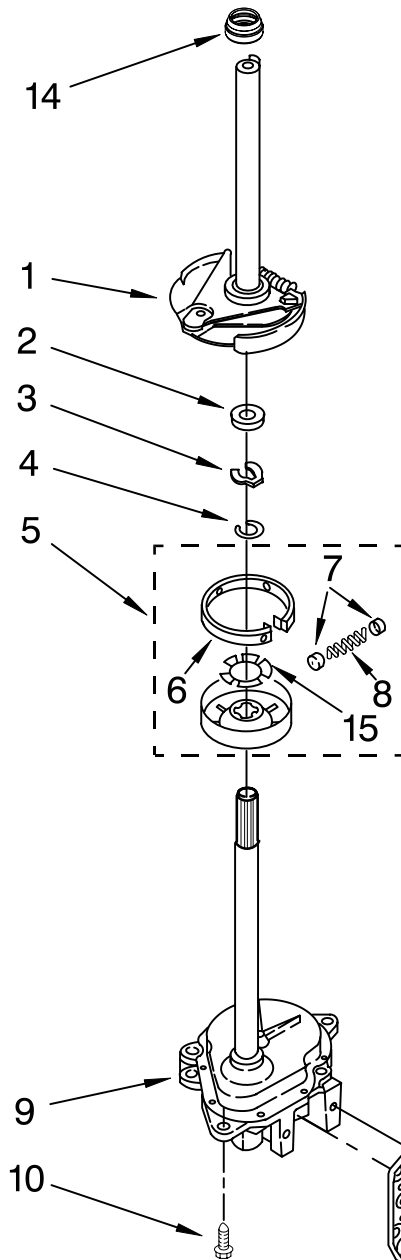

BRAKE, CLUTCH, GEARCASE, MOTOR AND PUMP PARTS

For Model: NTW5400TQ0

(White)

Illus. No.	Part No.	DESCRIPTION
1	388952	Brake & Drive Tube (Complete) (Refer to Page 11 For Further Breakdown)
2	63292	Washer, Spin Tube Thrust
3	62697	Ring, Spin Tube Support
4	63283	Ring, Retainer
5	3951311	Clutch (Complete)
6	3951308	Band & Lining, Clutch (Includes Items 7 & 8)
7	62646	Cap, Clutch Spring (2)
8	3946792	Spring & Damper Assembly
9	3360630	Gearcase (Complete) (Refer To Page 12 For Further Breakdown)

Illus. No.	Part No.	DESCRIPTION
10	3357334	Screw, Gearcase To Base (3)
11	62611	Plate, Motor Mount To Gearcase
12	62691	Grommet, Motor (4)
13	3364003	Coupling, Motor & Isolation
14	8577374	Seal
15	3355454	Clip, Anti-Rattle
16	3400516	Screw
17	3349637	Retainer, Motor (2)
18	3362089	Shield, Tub To Motor
19	8528158	Motor, Main Drive
20	3952056	Switch, Main Drive Motor
21	8546127	Retainer, Pump (2)
22	3363394	Pump (Complete)
23	3387485	Screw, 10-16 x 5/8
24	3946532	Shield, Motor